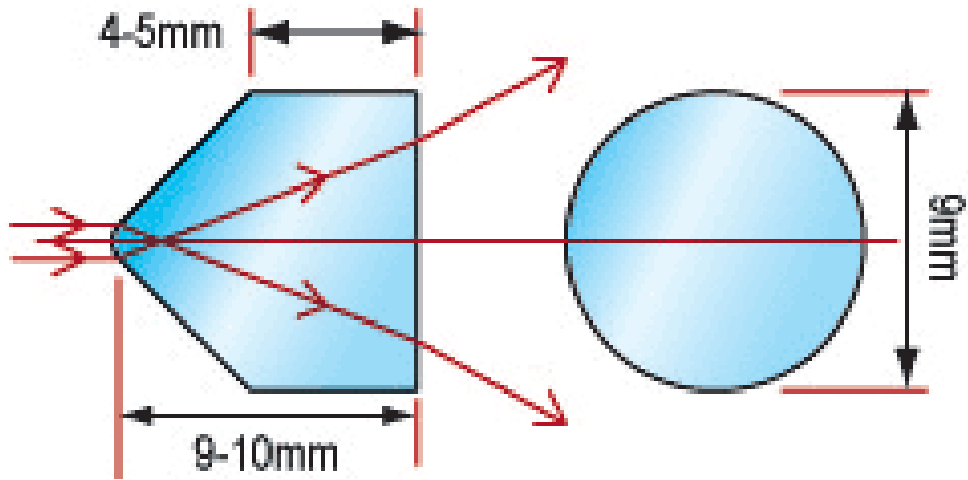

Laser Line Generator Lenses

Model NO.	Full fan Angle (°)
LS-115	15
LS-130	30
LS-145	45
LS-160	60
LS-175	75
LS-190	90